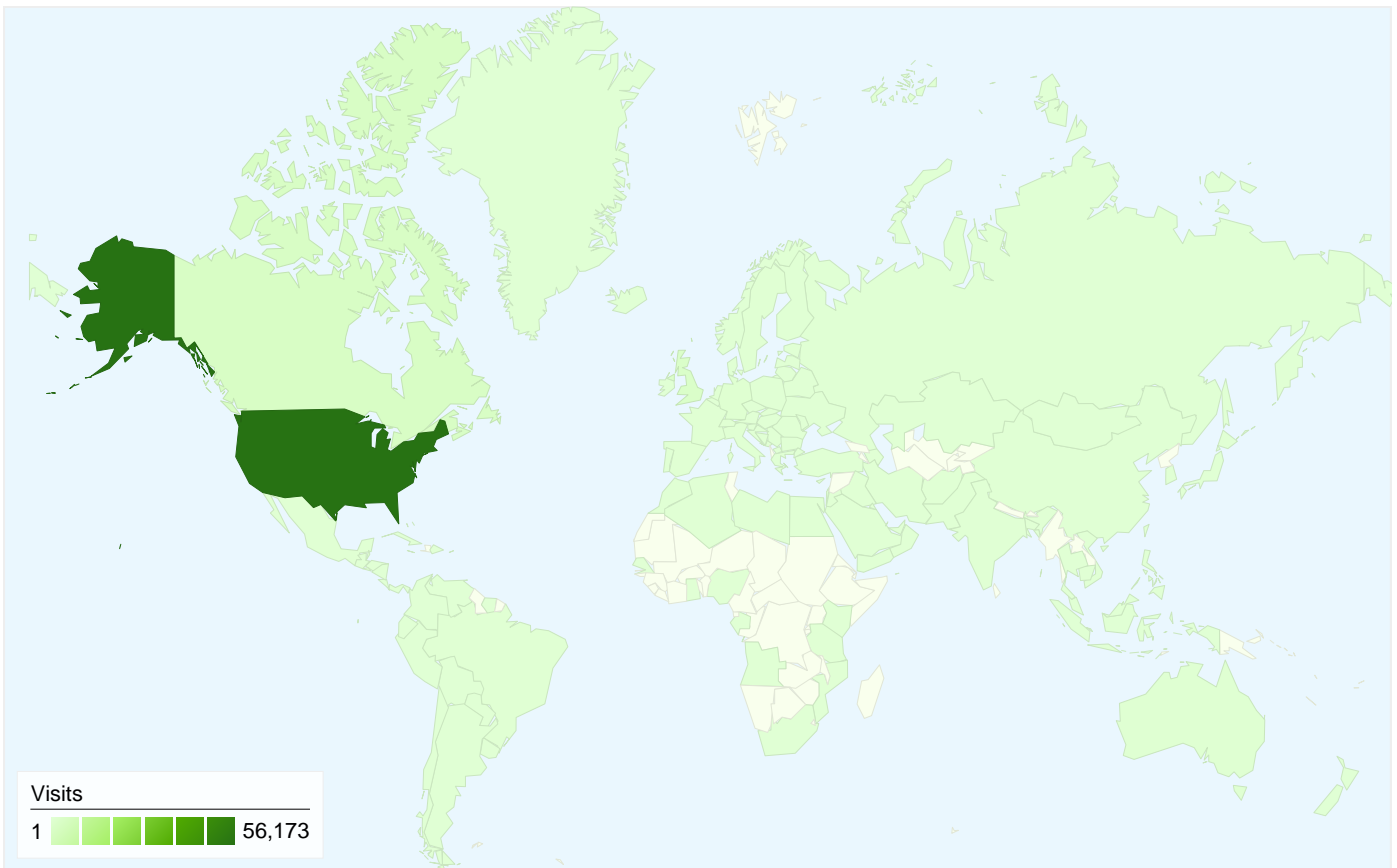

55,777 people visited this site

65,833 Visits

55,777 Absolute Unique Visitors

216,375 Page Views

3.29 Average Page Views

00:02:25 Time on Site

54.28% Bounce Rate

84.72% New Visits

All traffic sources sent a total of 65,833 visits

 7.59% Direct Traffic

 14.45% Referring Sites

 77.94% Search Engines

- **Search Engines**
51,311.00 (77.94%)
- **Referring Sites**
9,510.00 (14.45%)
- **Direct Traffic**
4,996.00 (7.59%)
- **Other**
16 (0.02%)

Top Traffic Sources

Sources	Visits	% visits
google (organic)	35,412	53.79%
bing (organic)	8,115	12.33%
yahoo (organic)	6,086	9.24%
(direct) ((none))	4,996	7.59%
en.wikipedia.org (referral)	4,088	6.21%

Keywords	Visits	% visits
prudhoe bay	13,629	26.56%
prudhoe bay alaska	5,213	10.16%
deadhorse alaska	4,353	8.48%
dead horse alaska	1,603	3.12%
north slope alaska	775	1.51%

65,833 visits came from 140 countries/territories

Site Usage

Visits	Pages/Visit	Avg. Time on Site	% New Visits	Bounce Rate	
65,833 % of Site Total: 100.00%	3.29 Site Avg: 3.29 (0.00%)	00:02:25 Site Avg: 00:02:25 (0.00%)	84.78% Site Avg: 84.72% (0.08%)	54.28% Site Avg: 54.28% (0.00%)	
Country/Territory	Visits	Pages/Visit	Avg. Time on Site	% New Visits	Bounce Rate
United States	56,173	3.34	00:02:28	84.42%	53.78%
Canada	2,562	3.41	00:02:19	89.03%	54.45%
United Kingdom	1,924	2.69	00:02:09	88.67%	58.94%
Germany	623	2.65	00:01:53	95.02%	54.57%
Australia	476	2.62	00:01:55	80.88%	58.61%
Switzerland	308	3.00	00:01:57	53.25%	51.30%
Sweden	218	4.57	00:02:50	86.24%	53.21%
Netherlands	216	2.97	00:02:20	90.74%	58.80%
(not set)	206	3.23	00:02:27	67.48%	57.28%
Mexico	194	2.62	00:01:58	91.75%	59.79%