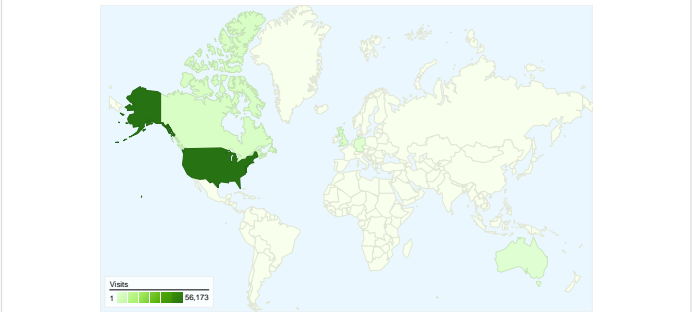

Site Usage

Visitors Overview

Map Overlay

Traffic Sources Overview

Content Overview

Pages	Page Views	% Page Views
/	58,883	27.21%
/communities_Deadhorse.htm	40,144	18.55%
/Photos_North.htm	19,889	9.19%
/Photos_Scott.htm	9,429	4.36%
/communities_Kuparuk.htm	8,532	3.94%

55,777 people visited this site

65,833 Visits

55,777 Absolute Unique Visitors

216,375 Page Views

3.29 Average Page Views

00:02:25 Time on Site

54.28% Bounce Rate

84.72% New Visits

65,833 visits came from 140 countries/territories

Site Usage

Visits	Pages/Visit	Avg. Time on Site	% New Visits	Bounce Rate	
65,833 % of Site Total: 100.00%	3.29 Site Avg: 3.29 (0.00%)	00:02:25 Site Avg: 00:02:25 (0.00%)	84.78% Site Avg: 84.72% (0.08%)	54.28% Site Avg: 54.28% (0.00%)	
Country/Territory	Visits	Pages/Visit	Avg. Time on Site	% New Visits	Bounce Rate
United States	56,173	3.34	00:02:28	84.42%	53.78%
Canada	2,562	3.41	00:02:19	89.03%	54.45%
United Kingdom	1,924	2.69	00:02:09	88.67%	58.94%
Germany	623	2.65	00:01:53	95.02%	54.57%
Australia	476	2.62	00:01:55	80.88%	58.61%
Switzerland	308	3.00	00:01:57	53.25%	51.30%
Sweden	218	4.57	00:02:50	86.24%	53.21%
Netherlands	216	2.97	00:02:20	90.74%	58.80%
(not set)	206	3.23	00:02:27	67.48%	57.28%
Mexico	194	2.62	00:01:58	91.75%	59.79%

1 - 10 of 140

Pages on this site were viewed a total of 216,375 times

 216,375 Page Views

 113,606 Unique Views

 54.28% Bounce Rate

Top Content

Pages	Page Views	% Page Views
/	58,883	27.21%
/communities_Deathorse.htm	40,144	18.55%
/Photos_North.htm	19,889	9.19%
/Photos_Scott.htm	9,429	4.36%
/communities_Kuparuk.htm	8,532	3.94%