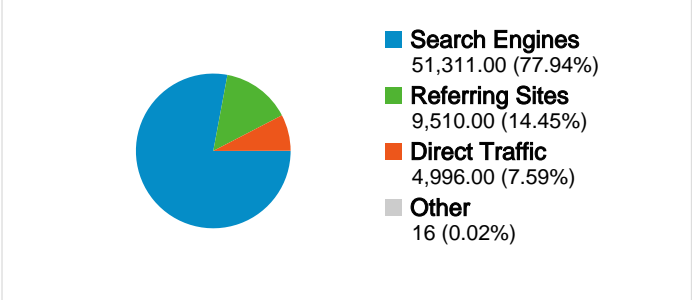

Traffic Sources Overview

Content Overview

Pages	Page Views	% Page Views
/	58,883	27.21%
/communities_Deadhorse.htm	40,144	18.55%
/Photos_North.htm	19,889	9.19%
/Photos_Scott.htm	9,429	4.36%
/communities_Kuparuk.htm	8,532	3.94%