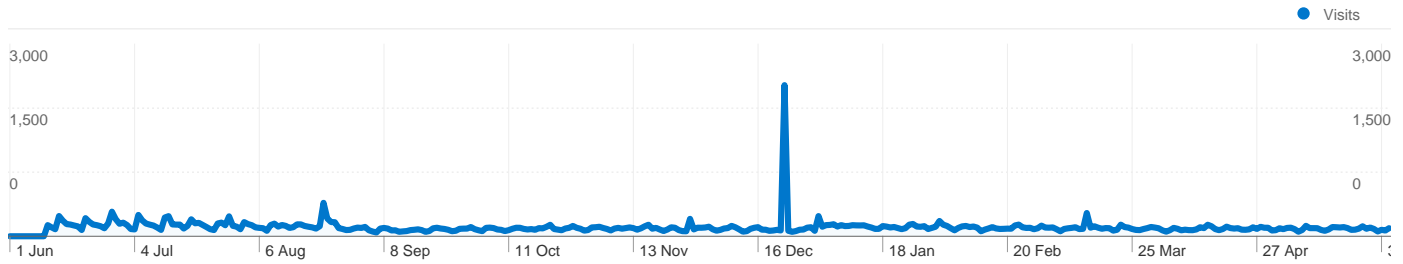

Keywords

Comparing to: Site

Search sent 51,311 total visits via 6,778 keywords

Site Usage

Visits	Pages/Visit	Avg. Time on Site	% New Visits	Bounce Rate	
51,311 % of Site Total: 77.94%	3.32 Site Avg: 3.29 (1.15%)	00:02:28 Site Avg: 00:02:25 (2.05%)	86.48% Site Avg: 84.72% (2.08%)	54.13% Site Avg: 54.28% (-0.28%)	
Keyword	Visits	Pages/Visit	Avg. Time on Site	% New Visits	Bounce Rate
prudhoe bay	13,629	3.30	00:02:18	88.69%	56.05%
prudhoe bay alaska	5,213	4.01	00:03:11	86.40%	46.06%
deadhorse alaska	4,353	3.81	00:02:49	88.22%	47.03%
dead horse alaska	1,603	3.71	00:02:51	91.27%	46.97%
north slope alaska	775	3.17	00:02:04	73.29%	61.42%
prudhoe bay ak	641	4.02	00:03:28	77.38%	46.02%
prudoe bay	579	3.98	00:02:55	87.39%	50.43%
coldfoot alaska	549	2.11	00:01:47	85.97%	64.66%
prudhoe bay, alaska	544	3.44	00:02:39	84.56%	49.45%
prudhoe bay jobs	507	3.65	00:02:39	89.35%	40.83%
prudhoe bay, ak	505	4.20	00:03:32	88.32%	40.59%
deadhorse	479	3.80	00:02:42	86.22%	48.23%
kuparuk	456	2.86	00:01:21	89.25%	60.96%
deadhorse ak	406	3.83	00:02:44	83.99%	46.31%
driving the dalton highway	398	2.91	00:02:10	90.20%	72.11%
deadhorse, alaska	346	3.35	00:02:25	91.62%	50.58%
deadhorse, ak	341	3.27	00:02:52	90.32%	47.80%
dalton highway	329	2.71	00:02:10	89.67%	64.74%
nuiqsut alaska	308	3.48	00:01:57	77.60%	47.73%
kuparuk alaska	261	4.11	00:02:16	87.36%	40.23%
alaska north slope	251	3.65	00:02:18	91.63%	55.78%
prudo bay	241	3.80	00:02:35	88.80%	52.70%
prudhoe	237	3.02	00:02:17	91.98%	61.18%
north slope prudhoe bay	221	3.52	00:02:22	85.97%	53.85%